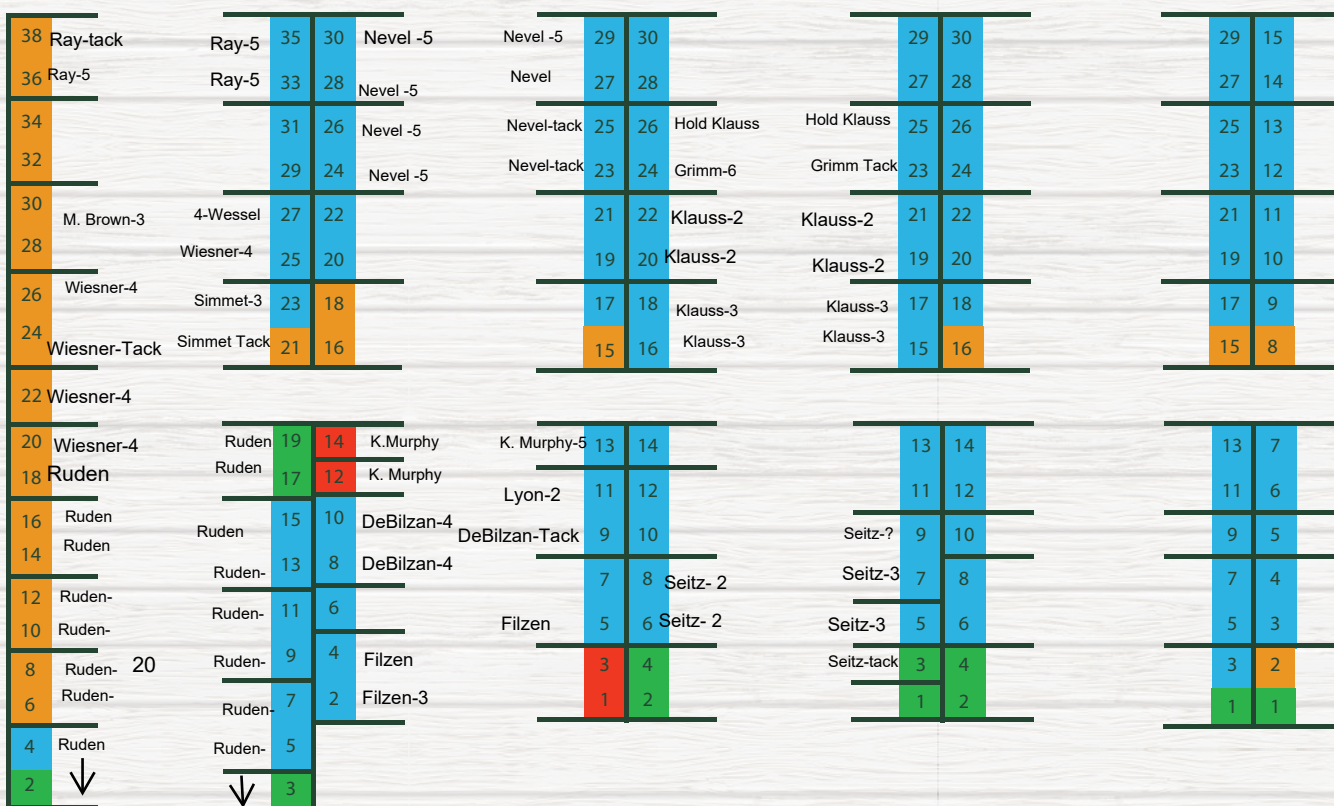

# Electric Hook Up Parking

DOOR Men's Restroom

Wash Racks

Wash Racks

Wash Racks

Electric Room  
 Women's Restroom DOOR

Walk Through

## Warm-Up Arena

Denotes Solid Wall

- 9' x 7.5'
- 10' x 7.5'
- 10' x 8'
- 10' x 9'
- 10' x 10'
- Greater than 10' x 10'